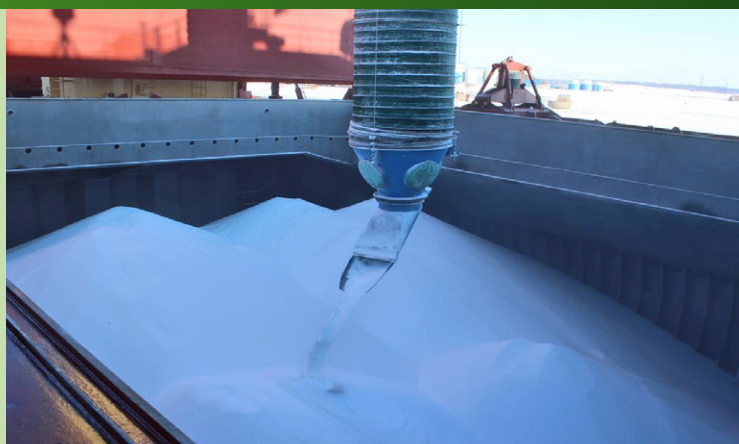

Above: Cleveland Cascades Cascade Shiploader handling Urea, Finland.

Urea and Ammonia

Customer	Country	Material handled	Chute Type	Year supplied
Samson	Nigeria	Urea & Ammonia	Ship Loader	2020
Samson	Nigeria	Urea & Ammonia	Ship Loader	2020
Tenova Takraf India	India	Urea	Cascade Road Loader	2018
Tenova Takraf India	India	Urea	Cascade Road Loader	2018
Tenova Takraf India	India	Urea	Cascade Road Loader	2018
Tenova Takraf India	India	Urea	Cascade Road Loader	2018
FAM	Germany	Urea	Cascade Ship Loader	2014
Klasco	Lithuania	Urea	Cascade Ship Loader	2014
Tenova Takraf	Nigeria	Urea	Cascade Road Loader	2014
Tenova Takraf	Nigeria	Urea	Cascade Road Loader	2014
Tenova Takraf	Nigeria	Urea	Cascade Road Loader	2014
PHB	Saudi Arabia	Urea	Cascade Road Loader	2013
Fertilog	Finland	Urea	Cascade Silo Loader	2012
B&W Aumund Group	Finland	Urea	Cascade Ship Loader	2011
Fertilog	Finland	Urea	Cascade Silo Loader	2011
SMB International GmbH	Algeria	Urea	Cascade Ship Loader	2010
SMB International GmbH	Algeria	Urea	Cascade Ship Loader	2010
SMB International GmbH	Algeria	Urea	Cascade Ship Loader	2010
SMB International GmbH	Algeria	Urea	Cascade Ship Loader	2010
SMB International GmbH	Algeria	Urea	Cascade Ship Loader	2010
SMB International GmbH	Oman	Ammonia & Urea	Cascade Ship Loader	2006
ThyssenKrupp	Ukraine	Urea	Cascade Ship Loader	2003
Ameco	Lithuania	Urea	Cascade Ship Loader	2002
Irish Fertilizer Industries	Ireland	Urea	Cascade Transfer Point	1998
Irish Fertilizer Industries	Ireland	Urea	Cascade Transfer Point	1997
Irish Fertilizer Industries	Ireland	Urea	Cascade Transfer Point	1997
Irish Fertilizer Industries	Ireland	Urea	Cascade Ship Loader	1996
PWH Odessa	Germany	Urea	Cascade Ship Loader	1996