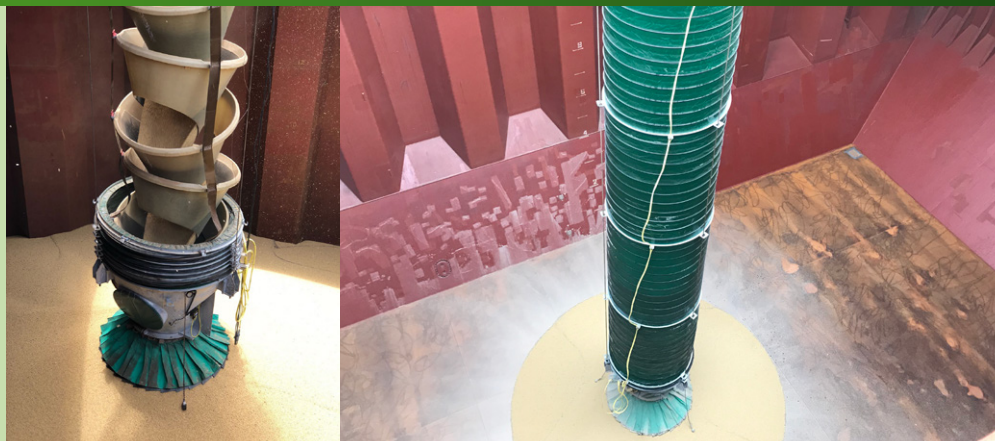

Above left: Cleveland Cascades Shiploader Loading Grains - Brazil
Above right: Cleveland Cascades Ship Loader - Grain, USA

Grains and Foodstuffs

Customer	Country	Material handled	Chute Type	Year supplied
Cargotec Sweden AB	Australia	Grains / Cereals	Cascade Ship Loader	2012
Cargotec Sweden AB	Lithuania	Grains	Cascade Ship Loader	2011
Telestack Ltd	Ukraine	Grains	Free Fall Ship Loader	2011
Telestack Ltd	Ukraine	Grains	Free Fall Ship Loader	2011
B&W Aumund Group	United Kingdom	Grains	Cascade Ship Loader	2010
Port of Tyne	United Kingdom	Grains	Cascade Ship Loader	2010
Telestack Ltd	Ukraine	Grains	Free Fall Ship Loader	2010
Telestack Ltd	Ukraine	Grains	Free Fall Ship Loader	2010
Telestack Ltd	Ukraine	Grains	Free Fall Ship Loader	2010
Telestack Ltd	Ukraine	Grains	Free Fall Ship Loader	2010
Telestack Ltd	Ukraine	Grains	Free Fall Ship Loader	2010
Telestack Ltd	Ukraine	Grains	Free Fall Ship Loader	2010
Telestack Ltd	Ukraine	Grains	Free Fall Ship Loader	2010
Telestack Ltd	Ukraine	Grains	Free Fall Ship Loader	2010
Telestack Ltd	Ukraine	Grains	Free Fall Ship Loader	2010
Taim Weser S.A.	France	Grains	Cascade Ship Loader	2009
Cortex	Australia	Grains	Cascade Ship Loader	2007
B&W Aumund Group	United Kingdom	Grains	Cascade Ship Loader	2002
Seeger	Spain	Barley dust	Cascade Road Loader	2002
Baro Lagerhaus	Germany	Grains	Cascade Ship Loader	2001
Seeger	Germany	Barley dust	Cascade Road Loader	2000
The Bristol Port Company	United Kingdom	Grains	Cascade Ship Loader	2000
BMH	Sweden	Grains	Cascade Ship Loader	1999
Buhler	Spain	Grains	Cascade Storage Loader	1999
Caillard	China	Grains	Cascade Ship Loader	1999
Caillard	China	Grains	Cascade Ship Loader	1999
Cortex	Australia	Grains	Cascade Ship Loader	1999
Seeger	Spain	Barley dust	Cascade Road Loader	1999