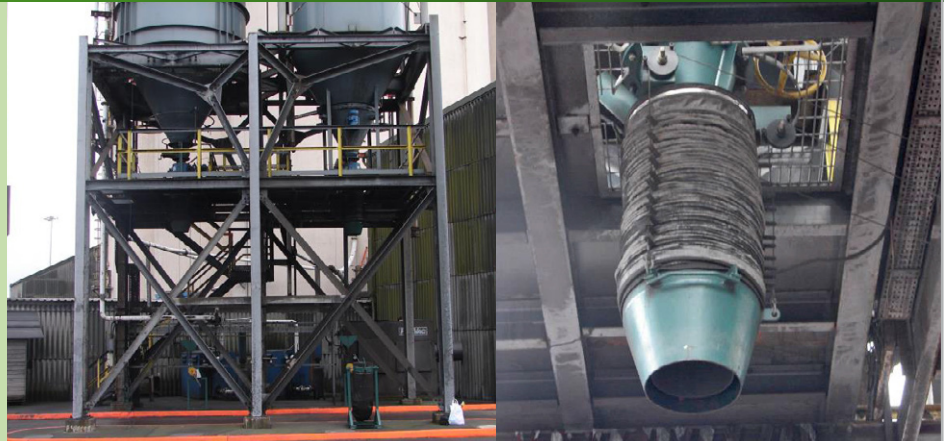

Above: Cleveland Cascades Free Fall Tanker Truck Loader – Pet Coke.

Coal, Coke, Biomass - Solid Fuels

Customer	Country	Material handled	Chute Type	Year supplied
Repsol	Spain	Pet coke	Cascade Road Loader	2010
Taim Weser S.A.	Spain	Pet Coke	Free Fall Tanker Loader	2010
Taim Weser S.A.	Spain	Pet coke	Free Fall Tanker Loader	2010
Taim Weser S.A.	Spain	Pet Coke	Free Fall Tanker Loader	2010
Taim Weser S.A.	Spain	Pet coke	Free Fall Tanker Loader	2010
Taim Weser S.A.	Spain	Pet Coke	Free Fall Tanker Loader	2010
Taim Weser S.A.	Spain	Pet coke	Free Fall Tanker Loader	2010
Taim Weser S.A.	Spain	Pet Coke	Free Fall Tanker Loader	2010
Taim Weser S.A.	Spain	Pet coke	Free Fall Tanker Loader	2010
Taim Weser S.A.	Spain	Pet Coke	Free Fall Tanker Loader	2010
Taim Weser S.A.	Spain	Pet coke	Free Fall Tanker Loader	2010
Taim Weser S.A.	Spain	Pet Coke	Free Fall Tanker Loader	2010
Taim Weser S.A.	Spain	Pet coke	Free Fall Tanker Loader	2010
Taim Weser S.A.	Spain	Pet Coke	Free Fall Tanker Loader	2010
Taim Weser S.A.	Spain	Pet coke	Free Fall Tanker Loader	2010
Taim Weser S.A.	Spain	Pet Coke	Free Fall Tanker Loader	2010
Taim Weser S.A.	Spain	Pet coke	Free Fall Tanker Loader	2010
Taim Weser S.A.	Spain	Pet Coke	Free Fall Tanker Loader	2010
Duro Felguera, S.A.	Spain	Pet coke	Cascade Road Loader	2009
Duro Felguera, S.A.	Spain	Pet coke	Cascade Road Loader	2009
Duro Felguera, S.A.	Spain	Pet coke	Cascade Road Loader	2009
Duro Felguera, S.A.	Spain	Pet coke	Cascade Road Loader	2009
Duro Felguera, S.A.	Spain	Pet coke	Cascade Road Loader	2009
Duro Felguera, S.A.	Spain	Pet coke	Cascade Road Loader	2009
Duro Felguera, S.A.	Spain	Pet coke	Cascade Road Loader	2009
Duro Felguera, S.A.	Spain	Pet coke	Cascade Road Loader	2009