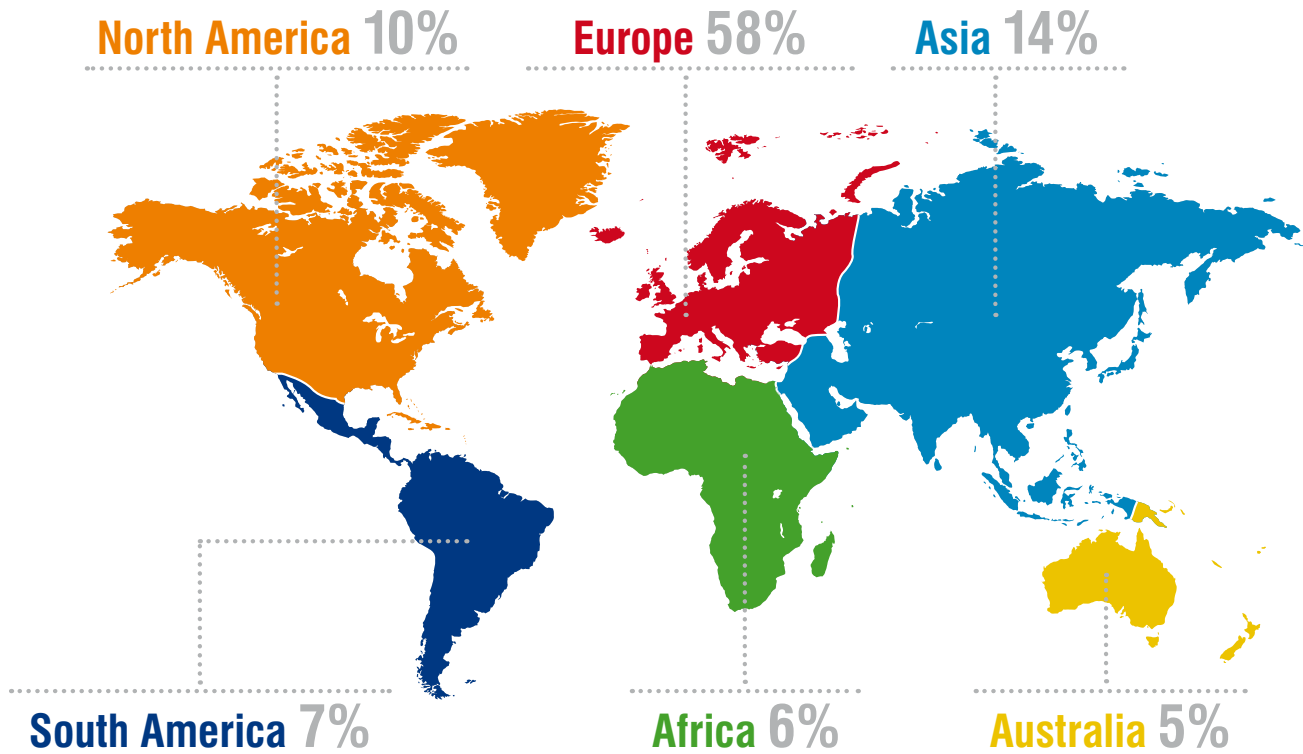

Cleveland Cascades by Geographical Distribution Customer References

Representatives

Spain

Mr. Ed Furlong
 Abra Resist S.L.
 Avenida de Los Peñascales, 32
 28290 - LAS MATAS Madrid
 Spain

Tel: +34 918 573 581